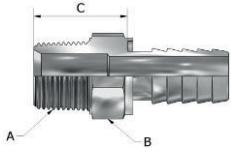

DP101 SERIES(BSP Male Straight)

USA

PART NUMBER	Products Description								
	Hose In-Dia	Thread PT	Nipple Hex		Tail-Growth				
			MM	Inch	MM	Inch			
A	B	C							
DP101-02-04	1/4	1/8-28	17.0	0.67	17.3	0.68			
DP101-04-06	3/8	1/4-19	19.0	0.75	22.7	0.89			
DP101-06-06	3/8	3/8-19	19.0	0.75	24.2	0.95			
DP101-06-08	1/2	3/8-19	23.8	0.94	24.2	0.95			
DP101-08-08	1/2	1/2-14	23.8	0.94	27.7	1.09			
DP101-12-12	3/4	3/4-14	30.0	1.18	34.3	1.35			